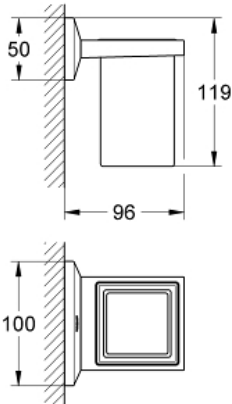

ALLURE BRILLIANT
Toothbrush Holder with Tumbler
MODEL # 40493000

Pure Freude
an Wasser

GROHE

Product Description:
ALLURE BRILLIANT
Toothbrush Holder with Tumbler

Standard Specification:

- Material: Glass/Metal
- Concealed fastening
- GROHE StarLight chrome finish