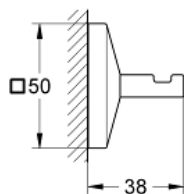

ALLURE BRILLIANT
Robe Hook

MODEL # 40498000

Pure Freude
an Wasser

GROHE

Product Description:
ALLURE BRILLIANT
Robe Hook

Standard Specification:

- Material: Metal
- Concealed fastening
- GROHE StarLight chrome finish