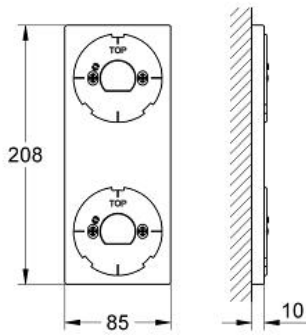

Decorative Trim Plate for Digital Controller & Diverter

MODEL # 40548000

Pure Freude
an Wasser

GROHE

Product Description:

Decorative Trim Plate for Digital Controller & Diverter

Standard Specification:

- Vertical or horizontal installation
- **GROHE StarLight** chrome finish

Applicable Codes & Standards:

- Energy Policy Act of 1992
- ASME A112.18.1/CSA B125.1

Color:

- 40548000 StarLight Chrome