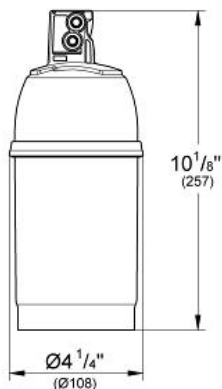

GROHE BLUE
Filter (Replaced by New Filter)
MODEL # 40550000

Pure Freude
an Wasser

GROHE

Product Description:
GROHE BLUE
Filter (Replaced by New Filter)

Standard Specification:

- Exchange filter for GROHE Blue
- Capacity: 158 gals
- 4-phase filter