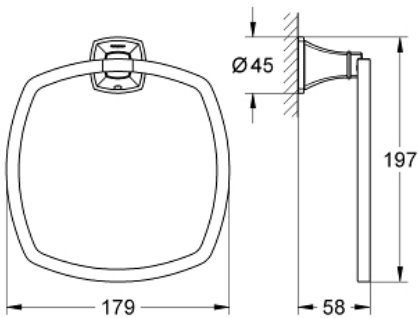

GRANDERA
Towel Ring
MODEL # 40630000

Pure Freude
an Wasser

GROHE

Product Description:
GRANDERA
Towel Ring

Standard Specification:

- 8"
- Material: Metal
- Concealed fastening
- GROHE StarLight chrome finish