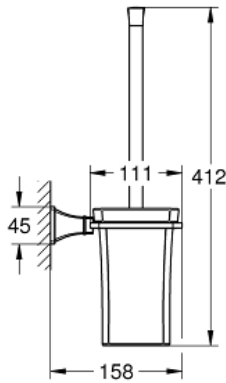

GRANDERA
Toilet Brush Set
MODEL # 40632000

Pure Freude
an Wasser

Product Description:
GRANDERA
Toilet Brush Set

Standard Specification:

- Ceramic material
- GROHE StarLight chrome finish

Applicable Codes & Standards: