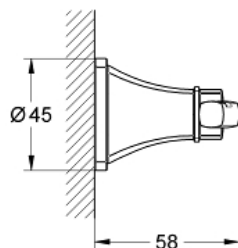

GRANDERA
Robe Hook
MODEL # 40631000

Pure Freude
an Wasser

GROHE

Product Description:
GRANDERA
Robe Hook

Standard Specification:

- Material: Metal
- Concealed fastening
- GROHE StarLight chrome finish

Applicable Codes & Standards:

- Energy Policy Act of 1992
- ASME A112.18.1/CSA B125.1

Color:

- 40631000 StarLight Chrome