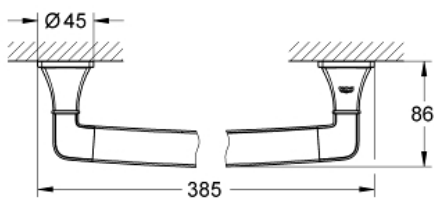

GRANDERA
Grab Bar
MODEL # 40633000

Pure Freude
an Wasser

GROHE

Product Description:
GRANDERA
Grab Bar

Standard Specification:

- Material: Metal
- Length: 15"
- Concealed fastening
- GROHE StarLight chrome finish