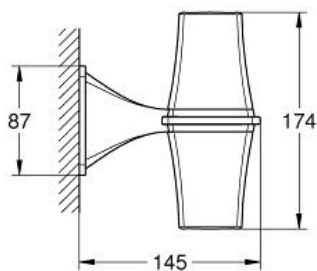

GRANDERA
Lamp
MODEL # 40661000

Pure Freude
an Wasser

GROHE

Product Description:
GRANDERA
Lamp

Standard Specification:

- GROHE StarLight chrome finish
- Excluding bulbs
- Halogen light, 2x20 watt for G9 light fixture
- 220-240 V (AC), 50/60 Hz
- Without lamp; suitable for lamps with energy efficiency class A++ through E

Applicable Codes & Standards:

- Energy Policy Act of 1992
- ASME A112.18.1/CSA B125.1

Color:

- 40661000 StarLight Chrome