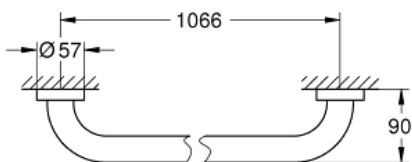

ESSENTIALS  
Grip bar  
MODEL # 40796001

Pure Freude  
an Wasser

GROHE

**Product Description:**  
ESSENTIALS  
Grip bar

**Standard Specification:**

- Material: Metal
- 1123 mm (functional length 1066 mm)
- Concealed fastening
- GROHE StarLight chrome finish

**Applicable Codes & Standards:**

- ICC/ANSI A117.1

**Color:**

- 40796001 StarLight Chrome