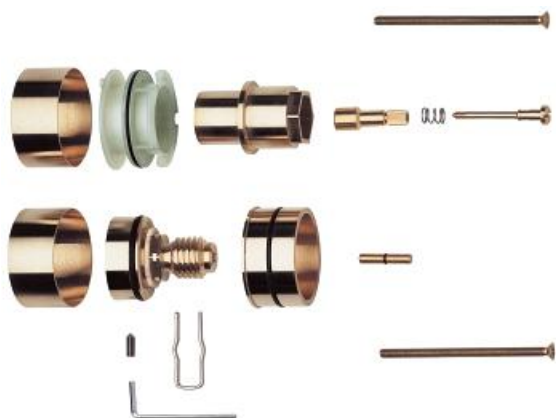

Extension kit (1 1/8")

MODEL # 47461000

Pure Freude
an Wasser

GROHE

Product Description:

Extension kit (1 1/8")

Standard Specification:

- For thermostatic valves

Color:

- 47461000 StarLight Chrome