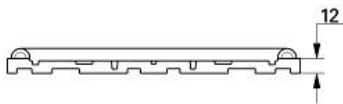

Compensation frame (1/2")

MODEL # 47464000

Pure Freude
an Wasser

GROHE

Product Description:

Compensation frame (1/2")

Standard Specification:

- For too flat installation
- Without screws
- For Chiara 19 611/19 613