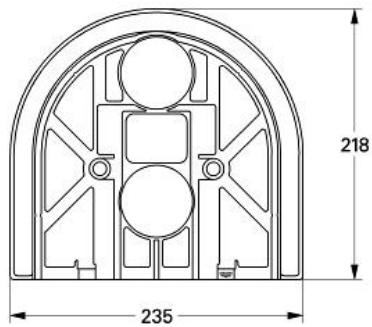

Compensation frame (1/2")

MODEL # 47464000

Pure Freude
an Wasser

GROHE

Product Description:

Compensation frame (1/2")

Standard Specification:

- For too flat installation
- Without screws
- For Chiara 19 611/19 613