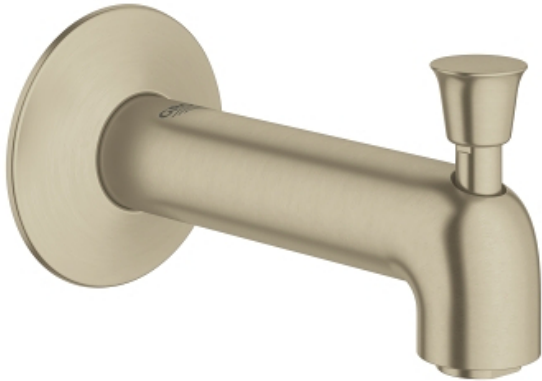

AGIRA
Diverter Tub Spout
MODEL # 13346EN1

Pure Freude
an Wasser

GROHE

Product Description:

**AGIRA
Diverter Tub Spout**

Standard Specification:

- Wall mount
- **GROHE StarLight** finish
- 5 9/16" spout reach
- 1/2" NPT Female Inlets
- Available at FERGUSON and Build.com

Color:

□ 13346EN1 Brushed Nickel InfinityFinish