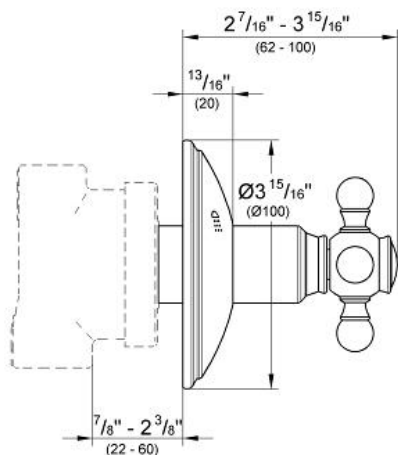

GENEVA
3-Way Diverter Trim
MODEL # 19226ZB0

Pure Freude
an Wasser

GROHE

Product Description:

**GENEVA
3-Way Diverter Trim**

Standard Specification:

- With cross handle
- For use with Diverter Rough-In Valve (29 714)
- Without concealed body
- Adjustable installation depth
- Adjustable installation depth: 7/8" - 2 3/8"
- For matching handle caps to replace the standard white caps see item (45 953)
- **GROHE StarLight** chrome finish