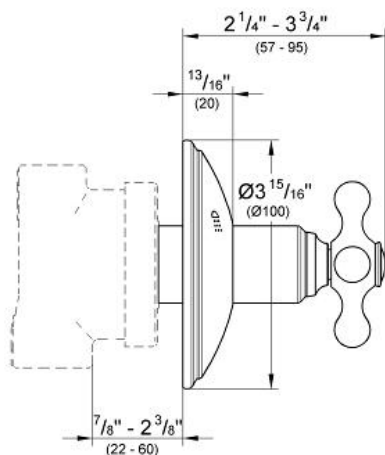

SEABURY
3-Way Diverter Trim
MODEL # 19223ZB0

Pure Freude
an Wasser

GROHE

Product Description:

SEABURY

3-Way Diverter Trim

Standard Specification:

- With cross handle
- For use with Diverter Rough-In Valve (29 714)
- Without concealed body
- Adjustable installation depth
- Adjustable installation depth: 7/8" - 2 3/8"
- For color matching handle/lift rod caps to replace the standard white caps, see item (45 952)
- **GROHE StarLight** chrome finish