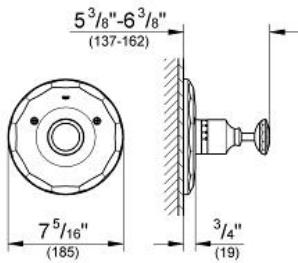

KENSINGTON
Thermostat Trim
MODEL # 19265EN0

Pure Freude
an Wasser

GROHE

Product Description:
KENSINGTON
Thermostat Trim

Standard Specification:

- For use with GrohTherm Rough-In Valve (34 331) or (34 397)

Applicable Codes & Standards:

- Energy Policy Act of 1992
- ASME A112.18.1/CSA B125.1

Color:

- 19265EN0 Brushed Nickel InfinityFinish