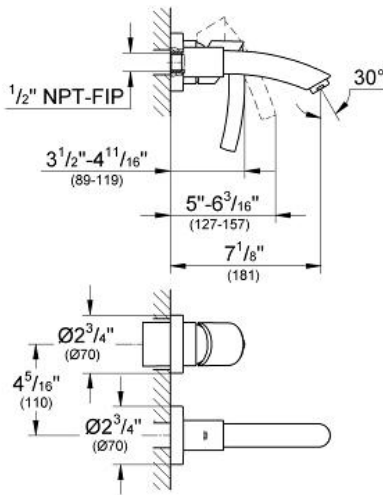

TENSO Single-Hole Two-Handle Bathroom Faucet

MODEL # 19293EN0

Pure Freude
an Wasser

GROHE

Product Description:

TENSO

Single-Hole Two-Handle Bathroom Faucet

Standard Specification:

- Set for final installation
- GROHE WaterCare
- Requires Vessel Rough-In Valve 33 780

Applicable Codes & Standards:

- Energy Policy Act of 1992
- NSF 61
- ASME A112.18.1/CSA B125.1
- US Federal and State material regulations
- EPA WaterSense®
- ICC/ANSI A117.1
- LOGO NSF