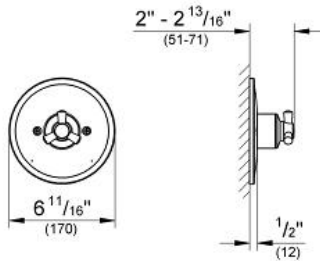

ARDEN
Pressure Balance Valve Trim
MODEL # 19311EN0

Pure Freude
an Wasser

GROHE

Product Description:

ARDEN

Pressure Balance Valve Trim

Standard Specification:

- Grohsafe 35 250 - 35 253
- GROHE SilkMove
- GROHE StarLight finish
- For use with Grohsafe Rough-In Valve with Built in Diverter 35 015

Applicable Codes & Standards:

- Energy Policy Act of 1992
- ASME A112.18.1/CSA B125.1

Color:

- 19311EN0 Brushed Nickel InfinityFinish