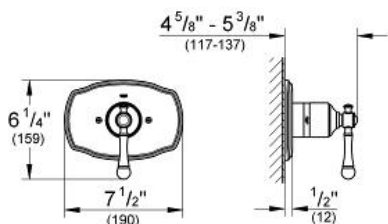

BRIDGEFORD
Pressure Balance Valve Trim
MODEL # 19328EN0

Pure Freude
an Wasser

GROHE

Product Description:
BRIDGEFORD
Pressure Balance Valve Trim

Standard Specification:

- Final installation set for:
- Grohsafe 35 250 - 35 253
- Without concealed body

Applicable Codes & Standards:

- Energy Policy Act of 1992
- ASME A112.18.1/CSA B125.1

Color:
 19328EN0 Brushed Nickel InfinityFinish