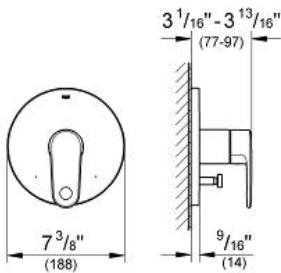

EUROPLUS
Pressure Balance Valve Trim
MODEL # 19340EN2

Pure Freude
an Wasser

GROHE

Product Description:
EUROPLUS
Pressure Balance Valve Trim

Standard Specification:

- Final installation set for:
- For use with Grohsafe Rough-In Valve (35 016 000 or 35 033 000)
- Without concealed body
- Metal lever handle
- Automatic diverter: bath/shower
- Escutcheon and shaft sealing
- Metal wall escutcheon
- Covered attachment
- For use with Grohsafe Rough-In Valve with Built in Diverter 35 016 or 35 033