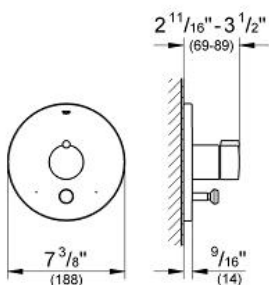

TENSO
Pressure Balance Valve Trim
MODEL # 19493EN0

Pure Freude
an Wasser

GROHE

Product Description:

TENSO

Pressure Balance Valve Trim

Standard Specification:

- Final installation set for:
- For use with Grohsafe Rough-In Valve (35 016 000 or 35 033 000)
- Without concealed body
- Automatic diverter: bath/shower
- Escutcheon and shaft sealing
- Metal wall escutcheon
- Covered attachment

Applicable Codes & Standards:

- Energy Policy Act of 1992
- ASME A112.18.1/CSA B125.1

Color:

- 19493EN0 Brushed Nickel InfinityFinish