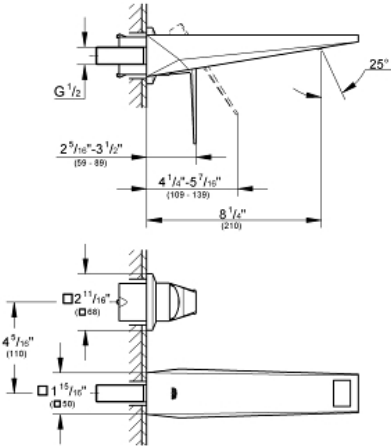

ALLURE BRILLIANT
Two-Hole Wall Mount Bathroom
Faucet M-Size
MODEL # 1978400A

Pure Freude
an Wasser

Product Description:
ALLURE BRILLIANT
Two-Hole Wall Mount Bathroom Faucet M-Size

Standard Specification:

- Wall mount
- 23 254 000
- Without concealed body
- **GROHE StarLight** chrome finish
- **GROHE EcoJoy** technology for less water and perfect flow
- 8 1/4" Spout/Aerator Reach
- Spout with integrated flow control
- Solid Brass Construction
- Max flow rate: 1.2 gpm (4.56 L/min)