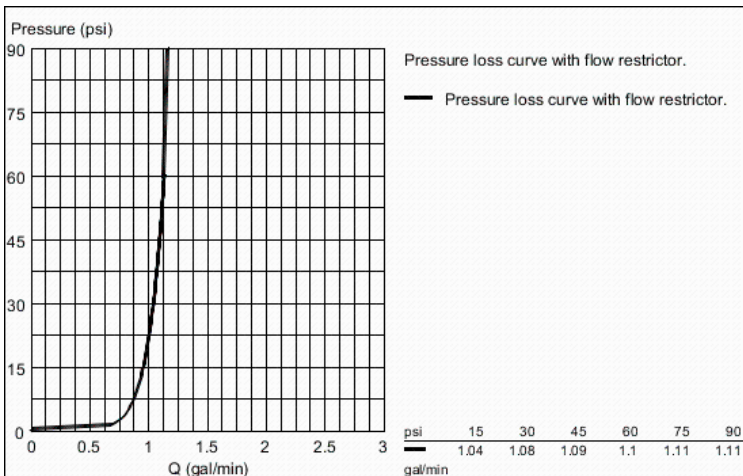

ALLURE BRILLIANT
Two-Hole Wall Mount Bathroom
Faucet M-Size
MODEL # 1978400A

Pure Freude
an Wasser

Product Description:
ALLURE BRILLIANT
Two-Hole Wall Mount Bathroom Faucet M-Size

Standard Specification:

- Wall mount
- 23 254 000
- Without concealed body
- **GROHE StarLight** chrome finish
- **GROHE EcoJoy** technology for less water and perfect flow
- 8 1/4" Spout/Aerator Reach
- Spout with integrated flow control
- Solid Brass Construction
- Max flow rate: 1.2 gpm (4.56 L/min)