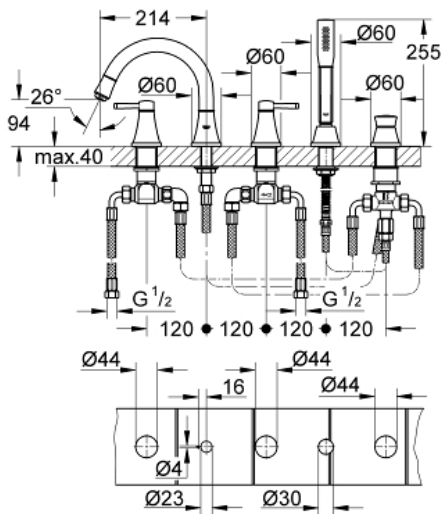

GRANDERA Five-Hole Bathtub Faucet with Handshower

MODEL # 1991900A

Pure Freude
an Wasser

GROHE

Product Description:

GRANDERA

Five-Hole Bathtub Faucet with Handshower

Standard Specification:

- 1/2" (13mm) ceramic cartridge (90° turn)
- **GROHE StarLight** chrome finish
- Consisting of:
 - Pre-assembled spout mounting
 - Single lever valve operating element
 - Bath spout with flow control and diverter
 - Metal shower hose 59"
 - Stainless steel flex lines
 - Connection for shower hose
 - Check valve included to prevent backflow
 - Min. recommended pressure: 15 psi (1.0 bar)
 - Max Flow Rate (hand shower): 2.0 gpm (7.6 l/min)

Applicable Codes & Standards:

- Energy Policy Act of 1992
- ASME A112.18.1/CSA B125.1
- ICC/ANSI A117.1
- LOGO CEC

Color:

- 1991900A StarLight Chrome