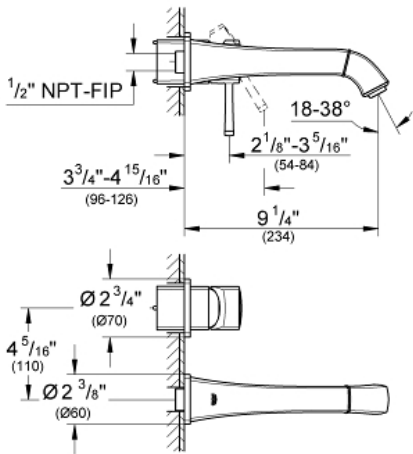

GRANDERA  
Two-Hole Wall Mount Bathroom  
Faucet M-Size  
MODEL # 1993100A

Pure Freude  
an Wasser

**Product Description:**

**GRANDERA**

**Two-Hole Wall Mount Bathroom Faucet M-Size**

**Standard Specification:**

- Wall mount
- GROHE StarLight chrome finish
- GROHE EcoJoy technology for less water and perfect flow
- GROHE AquaGuide adjustable mousseur 1.2 gpm
- 9 1/4" spout reach
- Max flow rate: 1.2 gpm (4.56 L/min)

**Applicable Codes & Standards:**

- Energy Policy Act of 1992
- ASME A112.18.1/CSA B125.1
- ICC/ANSI A117.1

**Color:**

- 1993100A StarLight Chrome