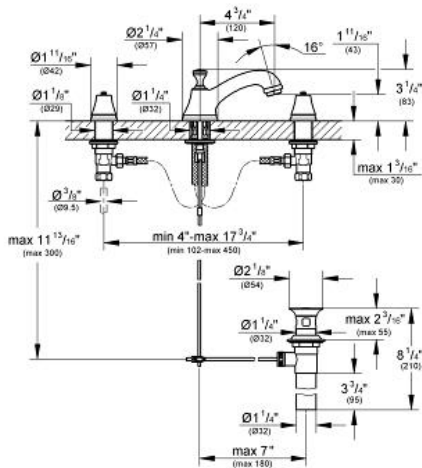

SEABURY 4" Mini Widespread Bathroom Faucet

MODEL # 20122BE0

Pure Freude
an Wasser

GROHE

Product Description:

SEABURY

4" Mini Widespread Bathroom Faucet

Standard Specification:

- Handles sold separately
- Cast spout with flow control
- 1/2" (13mm) ceramic cartridge (90° turn)
- 1 1/4" pop-up waste set
- Pressure resistant flexible connection hoses (between spout and side valves)
- **GROHE StarLight** chrome finish
- For Seabury cross and lever handles (18 731 / 18 732)
- Max Flow Rate: 1.5 gpm (5.7 L/min)

Applicable Codes & Standards:

- Energy Policy Act of 1992
- NSF 61
- ASME A112.18.1/CSA B125.1
- US Federal and State material regulations
- LOGO NSF

Color:

- 20122BE0 Polished nickel