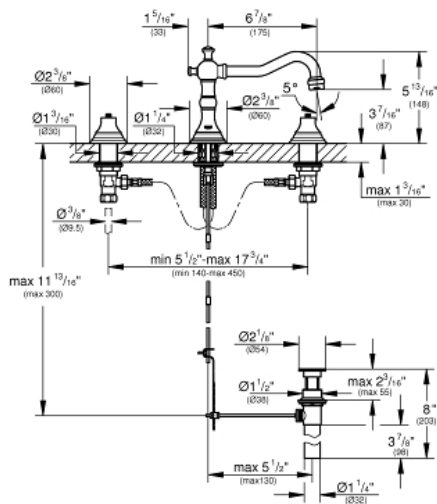

BRIDGEFORD 8" Widespread Two-Handle Bathroom Faucet

MODEL # 2013400A

Pure Freude
an Wasser

Product Description:
BRIDGEFORD
8" Widespread Two-Handle Bathroom Faucet

Standard Specification:

- GROHE StarLight chrome finish
- Flow control
- Side valves
- 1/2" (13mm) ceramic cartridge (90° turn)
- 1 1/4" pop-up waste set
- Pressure resistant flexible connection hoses (between spout and side valves)
- Handles sold separately
- Max flow rate: 1.2 gpm (4.56 L/min)

Applicable Codes & Standards:

- Energy Policy Act of 1992
- NSF 61
- ASME A112.18.1/CSA B125.1
- US Federal and State material regulations
- EPA WaterSense®
- LOGO NSF

Color:

- 2013400A StarLight Chrome