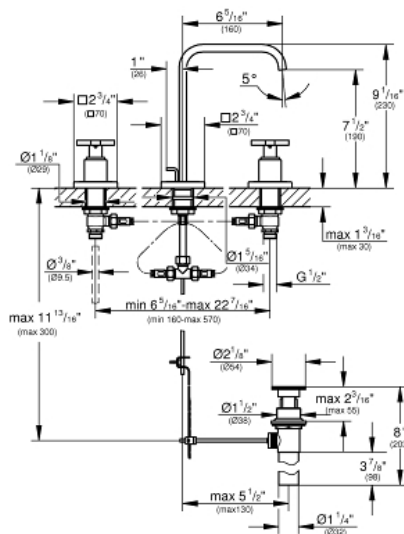

## 8" Widespread Two-Handle Bathroom Faucet M-Size

MODEL # 2014800A

Pure Freude  
an Wasser

#### 8" Widespread Two-Handle Bathroom Faucet M-Size

### Standard Specification:

- Metal escutcheon
- 1/2" ceramic cartridges (180° turn)
- Spout with flow control
- Pressure resistant flexible connection hoses (between spout and side valves)
- 1 1/4" pop-up waste set
- Max flow rate: 1.2 gpm (4.56 L/min)