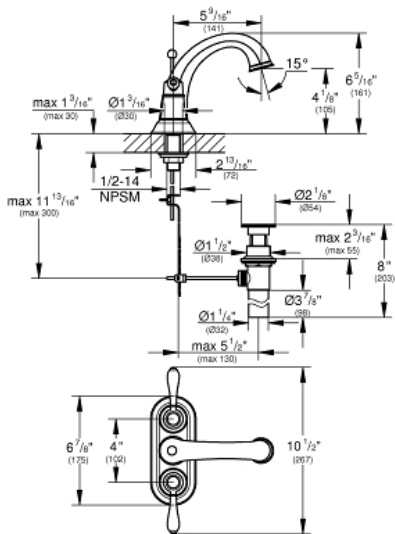

FAIRBORN
4" Centerset Bathroom Faucet
MODEL # 2042400A

Pure Freude
an Wasser

Product Description:
FAIRBORN
4" Centerset Bathroom Faucet

Standard Specification:

- Spout with flow control
- **GROHE StarLight** chrome finish
- **GROHE SilkMove**
- 6 5/16" faucet height
- 5 9/16" spout reach
- 2 7/8" Deck width
- Max flow rate: 1.2 gpm (4.56 L/min)
- 4 1/8" Aerator height
- Includes Metal Pop-up
- Available at FERGUSON and Build.com

Color:

□ 2042400A StarLight Chrome