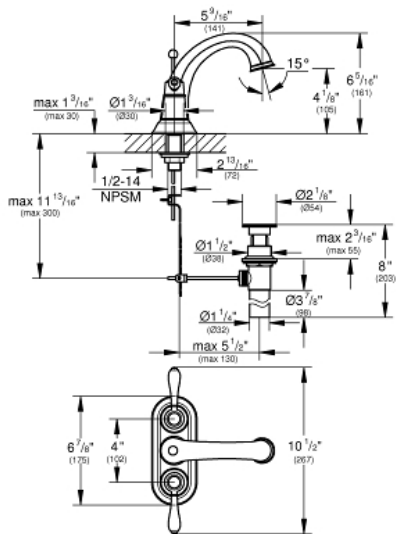

FAIRBORN  
4" Centerset Bathroom Faucet  
MODEL # 20424EN1

Pure Freude  
an Wasser

**Product Description:**  
FAIRBORN  
4" Centerset Bathroom Faucet

- Standard Specification:**
- Spout with flow control
  - GROHE StarLight finish
  - GROHE SilkMove
  - 6 5/16" faucet height
  - 5 9/16" spout reach
  - 2 7/8" Deck width
  - Max flow rate: 1.2 gpm (4.56 L/min)
  - 4 1/8" Aerator height
  - Includes Metal Pop-up
  - Available at FERGUSON and Build.com

**Color:**  
□ 20424EN1 Brushed Nickel InfinityFinish