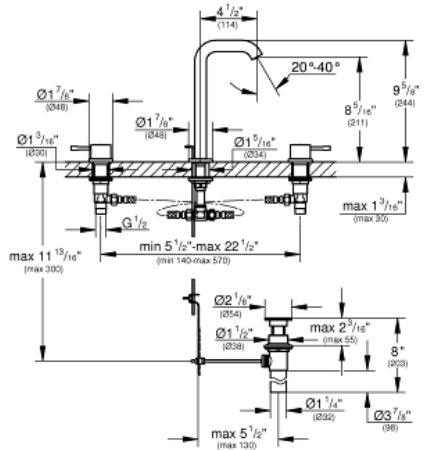

ESSENCE
8" Widespread Two-Handle
Bathroom Faucet L-Size

MODEL # 2043100A

Pure Freude
an Wasser

GROHE

Product Description:

ESSENCE

8" Widespread Two-Handle Bathroom Faucet L-Size

Standard Specification:

- 1/2" (13mm) ceramic cartridge (90° turn)
- GROHE StarLight chrome finish
- GROHE EcoJoy Mousseur 1.2 gpm
- GROHE QuickFix rapid installation system
- 1 1/4" pop-up waste set
- Pressure resistant flexible connection hoses (between spout and side valves)
- 1/2" x 7/16" (13mm x 10.5mm) union nut