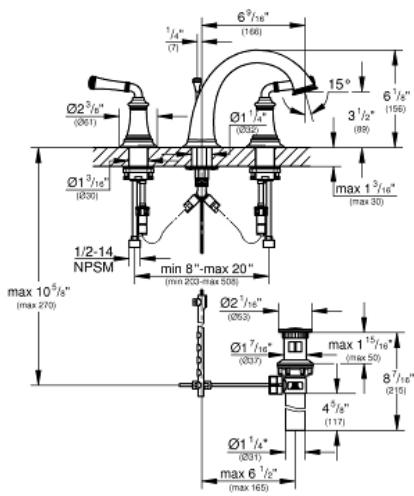

GLOUCESTER
8" Widespread Two-Handle
Bathroom Faucet

MODEL # 20475EN0

Pure Freude
an Wasser

Product Description:
GLOUCESTER
8" Widespread Two-Handle Bathroom Faucet

Standard Specification:

Color:
□ 20475EN0 Brushed Nickel InfinityFinish

GLOUCESTER
8" Widespread Two-Handle
Bathroom Faucet

MODEL # 20475000

Pure Freude
an Wasser

Product Description:
GLOUCESTER
8" Widespread Two-Handle Bathroom Faucet

Standard Specification:

Color:
□ 20475000 StarLight Chrome