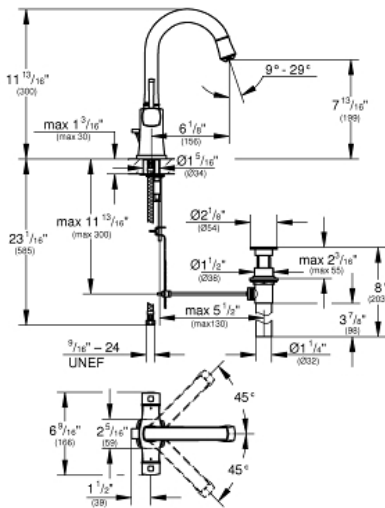

# GRANDERA Single-Hole Two-Handle Bathroom Faucet L-Size

MODEL # 2110800A

Pure Freude  
an Wasser

### Single-Hole Two-Handle Bathroom Faucet L-Size

## Standard Specification:

- Single hole installation
- **GROHE StarLight** chrome finish
- **GROHE EcoJoy** technology for less water and perfect flow
- Valves hot/cold with 1/2" (13mm) cartridge (90°)
- **GROHE AquaGuide** adjustable mousseur 1.2 gpm
- Swivel Spout
- 1 1/4" pop-up waste set
- Stainless steel flex lines
- Max flow rate: 1.2 gpm (4.56 L/min)