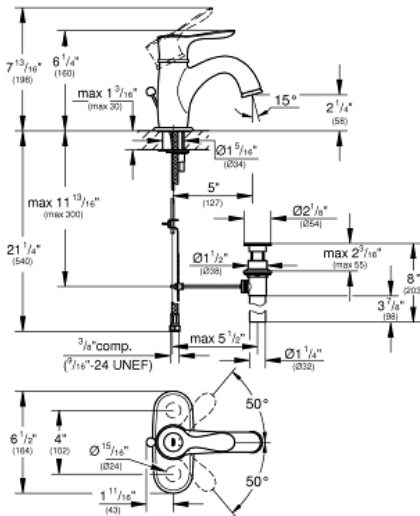

PARKFIELD
Single-Handle Bathroom Faucet
MODEL # 2330600A

Pure Freude
an Wasser

Product Description:
PARKFIELD
Single-Handle Bathroom Faucet

Standard Specification:

- GROHE EcoJoy technology for less water and perfect flow
- Single hole installation
- GROHE SilkMove 1.4" (35 mm) ceramic cartridge
- GROHE StarLight chrome finish
- Temperature limiter
- Adjustable flow rate limiter
- Adjustable minimum flow rate approx. 1.0 gpm
- Flow control
- Pop-up waste set
- Stainless steel flex lines
- 6" escutcheon
- Max flow rate: 1.2 gpm (4.56 L/min)

Applicable Codes & Standards:

- Energy Policy Act of 1992
- NSF 61
- ASME A112.18.1/CSA B125.1
- US Federal and State material regulations
- EPA WaterSense®
- ICC/ANSI A117.1
- LOGO NSF

Color:

- 2330600A StarLight Chrome