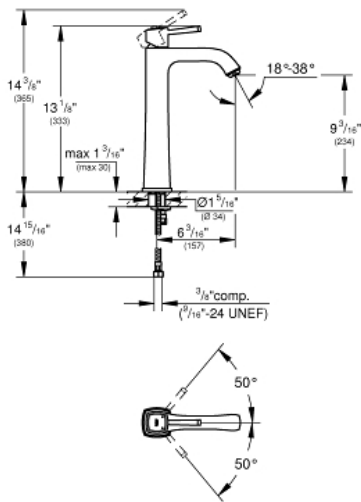

GRANDERA Single-handle Bathroom Faucet, XL-Size

MODEL # 23314EN0

Pure Freude
an Wasser

Product Description:
GRANDERA
Single-handle Bathroom Faucet, XL-Size

- Standard Specification:**
- For free-standing bath sinks
 - **GROHE SilkMove** 1.1" (28 mm) ceramic cartridge
 - Temperature limiter
 - **GROHE StarLight** finish
 - **GROHE EcoJoy** technology for less water and perfect flow
 - **GROHE QuickFix** rapid installation system
 - **GROHE AquaGuide** adjustable aerator 5.7 l/min
 - Smooth body
 - Stainless steel flex lines
 - Max Flow Rate: 1.5 gpm (5.7 L/min)

- Applicable Codes & Standards:**
- Energy Policy Act of 1992
 - NSF 61
 - ASME A112.18.1/CSA B125.1
 - US Federal and State material regulations
 - EPA WaterSense®
 - ICC/ANSI A117.1
 - LOGO NSF

Color:
□ 23314EN0 Brushed Nickel InfinityFinish