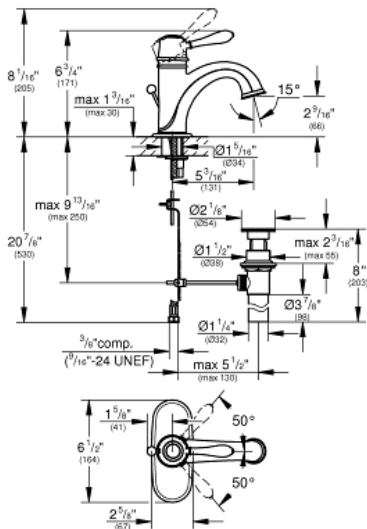

FAIRBORN
Single-Handle Bathroom Faucet
MODEL # 2340000A

Pure Freude
an Wasser

Product Description:
FAIRBORN
Single-Handle Bathroom Faucet

- Standard Specification:**
- GROHE EcoJoy technology for less water and perfect flow
 - GROHE SilkMove 1.1" (28 mm) ceramic cartridge
 - GROHE StarLight chrome finish
 - Max flow rate: 1.2 gpm (4.56 L/min)
 - 5 3/16" spout reach
 - Includes Metal Pop-up
 - 20" stainless steel braided steel flexible supply lines
 - 2 5/8" Escutcheon width
 - 6 1/2" Escutcheon
 - Available at FERGUSON and Build.com

Color:
□ 2340000A StarLight Chrome