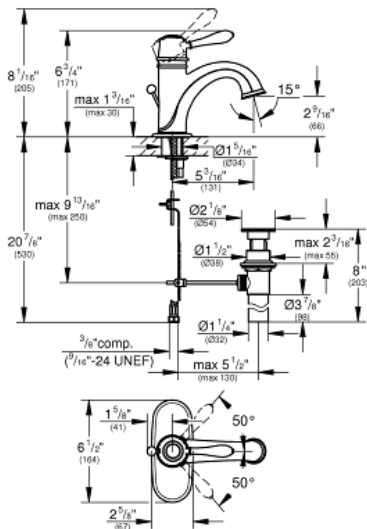

FAIRBORN
Single-Handle Bathroom Faucet
MODEL # 23400EN1

Pure Freude
an Wasser

Product Description:
FAIRBORN
Single-Handle Bathroom Faucet

- Standard Specification:**
- GROHE EcoJoy technology for less water and perfect flow
 - GROHE SilkMove 1.1" (28 mm) ceramic cartridge
 - GROHE StarLight finish
 - Max flow rate: 1.2 gpm (4.56 L/min)
 - 5 3/16" spout reach
 - Includes Metal Pop-up
 - 20" stainless steel braided steel flexible supply lines
 - 2 5/8" Escutcheon width
 - 6 1/2" Escutcheon
 - Available at FERGUSON and Build.com

Color:
□ 23400EN1 Brushed Nickel InfinityFinish