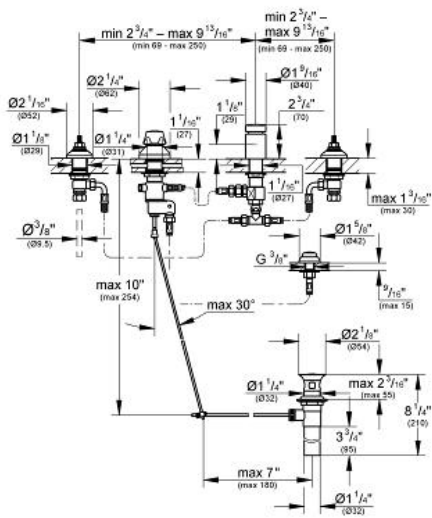

ARDEN
 Three-Hole Bidet Faucet
 MODEL # 24015EN0

Pure Freude
 an Wasser

Product Description:
 ARDEN
 Three-Hole Bidet Faucet

Standard Specification:

- Handles sold separately
- Vertical spray and rim flush
- **GROHE StarLight** finish
- **GROHE SilkMove**
- Solid brass body
- Vacuum breaker
- Combination transfer valve/pop-up lift rod
- Less handles – order (18 083) or (18 084) (sold separately)

Applicable Codes & Standards:

- Energy Policy Act of 1992
- ASME A112.18.1/CSA B125.1

Color:

- 24015EN0 Brushed Nickel InfinityFinish