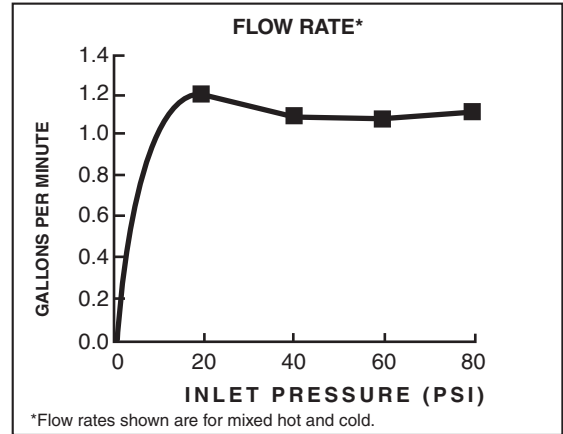

CODES AND STANDARDS

These products meet or exceed the following codes and standards:

- **ANSI A117.1**
- **ASME A112.18.1**
- **CSA B125.1**
- **NSF/ANSI/CAN 61: Q≤1**
- **NSF/ANSI/CAN 372**

CEC

Product Number	Description	ADA	Finish Options			
			Polished Chrome	Legacy Bronze	Brushed Nickel	Matte Black
			002	278	295	243
7075800	Colony PRO Two-Handle Widespread. Metal Lever handles. Metal pop-up drain.	ADA	✓	✓	✓	✓
7075802	Colony PRO Two-Handle Widespread. Metal Lever handles. 50/50 pop-up drain.	ADA	✓	✓	✓	

ADA Meets the American Disabilities Act Guidelines and **ANSI A117.1** Requirements for the physically challenged.