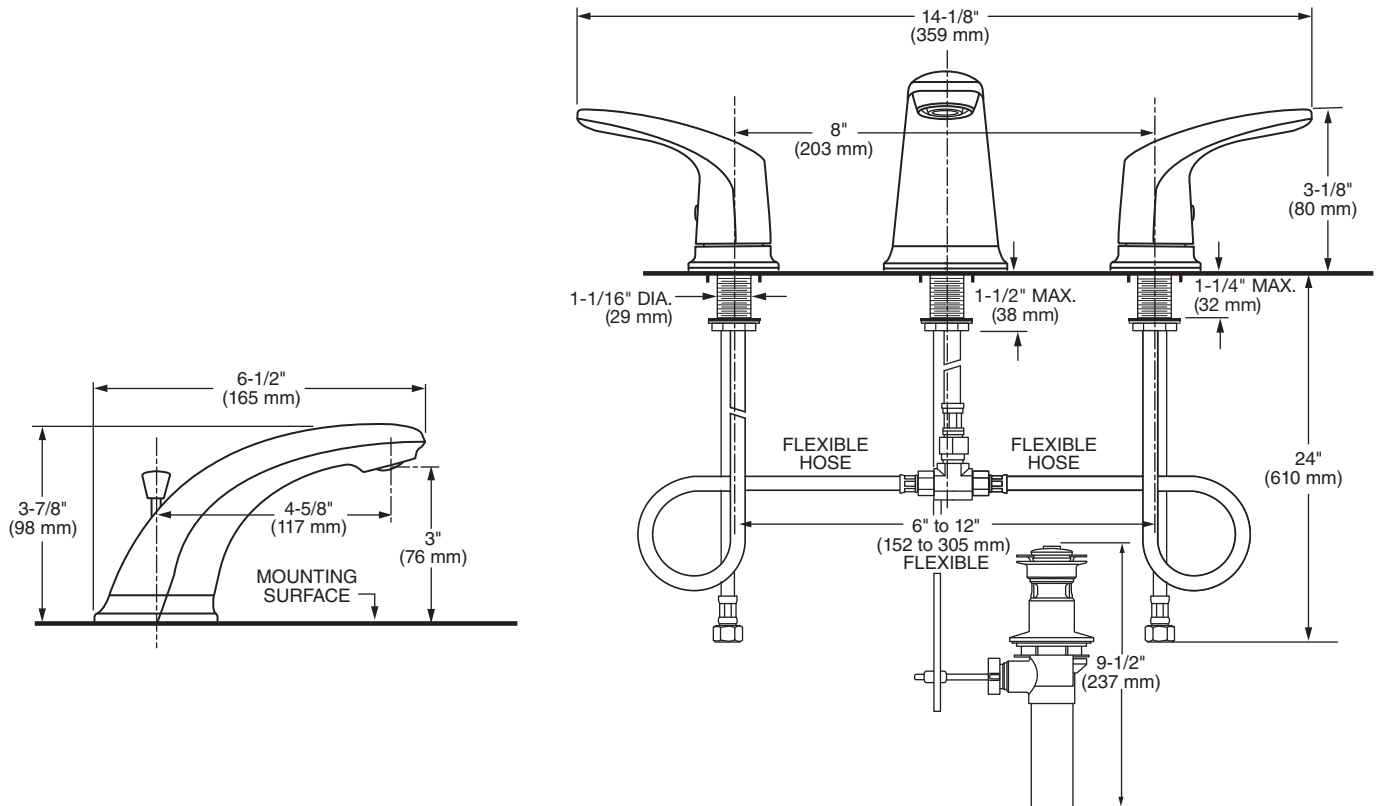

7075800 Shown

MODEL NUMBER:

- ❑ **7075800 Widespread Lavatory Faucet**
Metal Lever handles. Metal pop-up drain.
- ❑ **7075802 Widespread Lavatory Faucet**
Metal lever handles. 50/50 Pop-up drain.

GENERAL DESCRIPTION:

Flexible hose connections for 6" to 12" (152 mm to 305mm) installations. 1/4 turn washerless ceramic disc valve cartridges. Metal spout. Inlet shanks and 24" stainless steel braided flexible supply hoses with 3/8" compression connectors. 1.2 gpm/4.5 L/min. maximum flow rate.

PRODUCT FEATURES:

Ceramic Disc Valve Cartridge: Assures a lifetime of drip-free performance.

Exclusive Speed Connect Mounting System: Handles and hoses are pre-assembled.

Lead Free: Faucet contains ≤ 0.25% total lead content by weighted average.

SUGGESTED SPECIFICATION

Two-handle widespread lavatory faucet shall feature flexible hose connections for 6" to 12" installations. Shall also feature 1/4 turn washerless ceramic disc valve cartridges. Fitting shall be American Standard Model #707580X.....