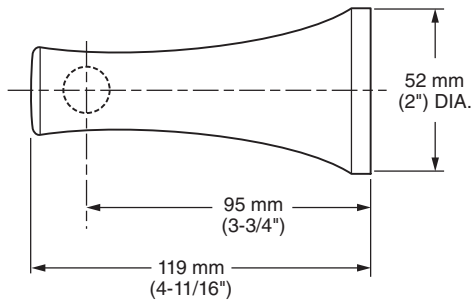

MODEL NUMBER:

- ☐ 8337018 - 18" Towel Bar
- ☐ 8337024 - 24" Towel Bar

Available Finishes

002	Polished Chrome
224	Oil Rubber Bronze
295	Satin Nickel
278	Legacy Bronze
013	Polished Nickel
243	Matte Black

PRODUCT FEATURES:

All Metal Construction: Durable and long-lasting.

Concealed Mounting: No exposed set screws.

Easy to Install

SUGGESTED SPECIFICATION

18" and 24" Towel Bar shall feature metal construction. Rod shall be brass. Shall feature concealed mounting with no exposed set screws. Towel Bar shall be American Standard Model # 83370XX.____.