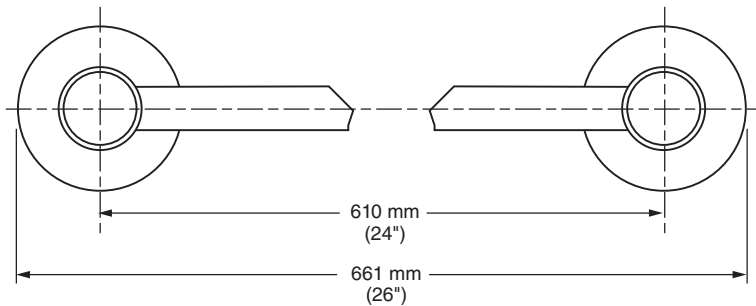

MODEL NUMBER:

- ☐ 8337018 - 18" Towel Bar
- ☐ 8337024 - 24" Towel Bar

Available Finishes

002	Polished Chrome
224	Oil Rubber Bronze
295	Satin Nickel
278	Legacy Bronze
013	Polished Nickel
243	Matte Black

PRODUCT FEATURES:

All Metal Construction: Durable and long-lasting.

Concealed Mounting: No exposed set screws.

Easy to Install

SUGGESTED SPECIFICATION

18" and 24" Towel Bar shall feature metal construction. Rod shall be brass. Shall feature concealed mounting with no exposed set screws. Towel Bar shall be American Standard Model # 83370XX.____.