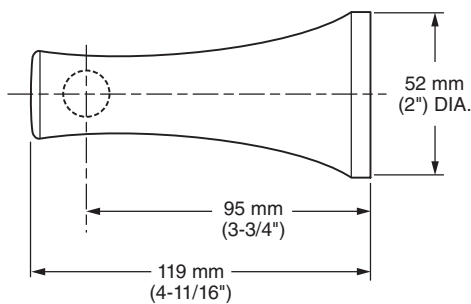

MODEL NUMBER:

- ☐ 8337018 - 18" Towel Bar
- ☐ 8337024 - 24" Towel Bar

Available Finishes

002	Polished Chrome
224	Oil Rubber Bronze
295	Satin Nickel
278	Legacy Bronze
013	Polished Nickel
243	Matte Black

PRODUCT FEATURES:

All Metal Construction: Durable and long-lasting.

Concealed Mounting: No exposed set screws.

Easy to Install

SUGGESTED SPECIFICATION

18" and 24" Towel Bar shall feature metal construction. Rod shall be brass. Shall feature concealed mounting with no exposed set screws. Towel Bar shall be American Standard Model # 83370XX.____.