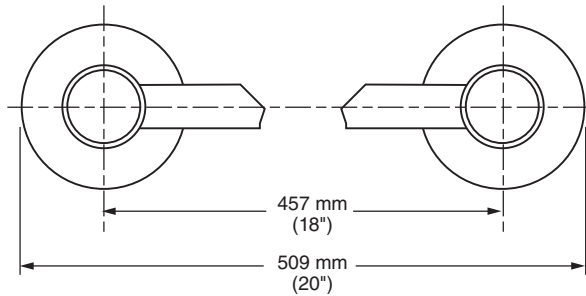

MODEL NUMBER:

- ☐ 8337018 - 18" Towel Bar
- ☐ 8337024 - 24" Towel Bar

Available Finishes

002	Polished Chrome
224	Oil Rubber Bronze
295	Satin Nickel
278	Legacy Bronze
013	Polished Nickel
243	Matte Black

PRODUCT FEATURES:

All Metal Construction: Durable and long-lasting.

Concealed Mounting: No exposed set screws.

Easy to Install

SUGGESTED SPECIFICATION

18" and 24" Towel Bar shall feature metal construction. Rod shall be brass. Shall feature concealed mounting with no exposed set screws. Towel Bar shall be American Standard Model # 83370XX.____.