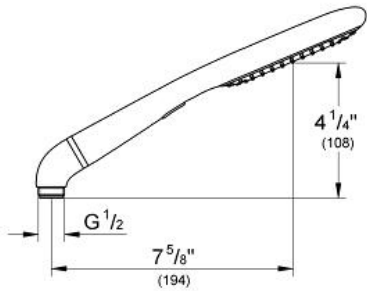

RAINSHOWER ECO 120 Handshower 2 Sprays

MODEL # 27281LS0

Pure Freude
an Wasser

Product Description:
RAINSHOWER ECO 120
Handshower 2 Sprays

Standard Specification:

- Rain, SmartRain
- Eco function (reduction of flow rate)
- Max Flow Rate 2.5 gpm
- Elbow adapter for the combination of hand showers with shower sets
- **GROHE DreamSpray** perfect spray pattern
- **GROHE StarLight** chrome finish
- **SpeedClean** anti-lime system
- Universal mounting system (fits all standard shower hoses)
- Suitable for instantaneous heater
- Max Flow Rate 2.5 gpm at 80 psi (9.5 L/min)

Applicable Codes & Standards:

- Energy Policy Act of 1992
- ASME A112.18.1/CSA B125.1

Color:

- 27281LS0 Moon White