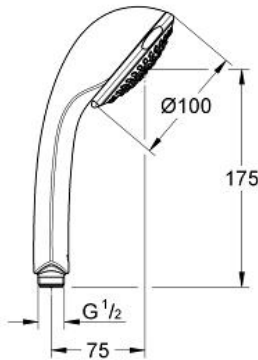

RELEXA 100
Hand Shower, 3 Sprays
MODEL # 2879300E

Pure Freude
an Wasser

Product Description:
RELEXA 100
Hand Shower, 3 Sprays

Standard Specification:

- 3 adjustable sprays: Wide Spray / Needle Jet / Rain
- **GROHE EcoJoy** technology for less water and perfect flow
- **SpeedClean** anti-lime system
- Suitable for instantaneous heater
- Minimum flow rate 1.3 gpm
- **GROHE EcoJoy** 1.5 gpm (5.7 l/min) flow restrictor
- **GROHE StarLight** chrome finish
- Universal mounting system (fits all standard shower hoses)
- Max Flow Rate 1.5 gpm at 80 psi (5.7 L/min)

Applicable Codes & Standards:

- Energy Policy Act of 1992
- ASME A112.18.1/CSA B125.1

Color:

- ☐ 2879300E StarLight Chrome