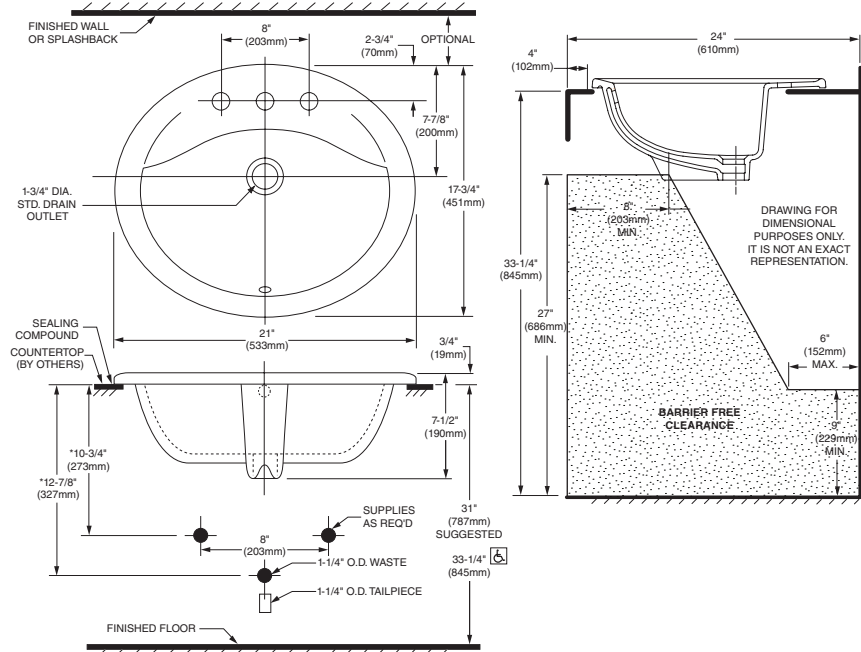

Cadet® Everclean® Oval Drop-In Sink

- 0419444EC** Faucet holes on 4" (102mm) centers
- 0419888EC** Faucet holes on 8" (203mm) centers (illustrated)
 - European-styled interior bowl
 - Made from vitreous china
 - Super smooth EverClean surface keeps dirt and toiletries from accumulating and inhibits the growth of stain and odor causing bacteria, mold, and mildew on the surface
 - Self-rimming with cutout template supplied
 - Front overflow

Nominal Dimensions:

21" x 17-3/4"
(533 x 451mm)

Bowl sizes:

16-1/2" (419mm) wide
11" (279mm) front to back
5-5/8" (143mm) deep

Compliance Certifications - Meets or Exceeds the Following Specifications:

- ASME A112.19.2 - 2008/CSA B45.1-08

To Be Specified:

- Colour: White Bone Linen
- Faucet*:
- Faucet Finish:
- Supplies:
- 1-1/4" Trap:

* See faucet section for additional models available

NOTES:

* DIMENSIONS SHOWN FOR LOCATION OF SUPPLIES AND "P" TRAP ARE SUGGESTED. FOR COUNTERTOP CUTOUT AND INSTALLATION INSTRUCTIONS USE TEMPLATE SUPPLIED WITH SINK. FITTINGS NOT INCLUDED WITH FIXTURE AND MUST BE ORDERED SEPARATELY. SEALING COMPOUND SUPPLIED BY OTHERS.

IMPORTANT: Dimensions of fixtures are nominal and may vary within the range of tolerances established by ANSI Standard A112.19.2. These measurements are subject to change or cancellation. No responsibility is assumed for use of superseded or voided pages.