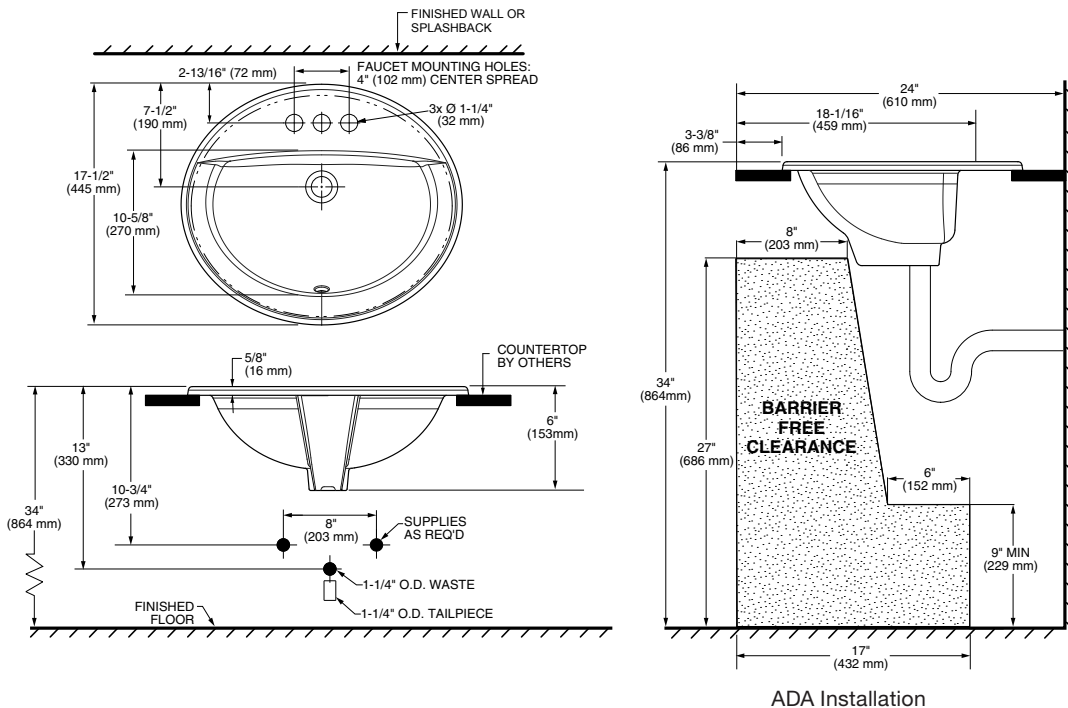

Colony™ Countertop Sink

0346004

- Vitreous china
- Oval shape sink
- Front overflow
- Supplied with cut-out template
- Faucet deck (faucet shown not included)

Bowl size:

16-5/8" (422 mm) wide
10-5/8" (270 mm) front to back
6-15/16" (176 mm)

Nominal Dimensions:

20-1/2" x 17-1/2" (521 x 445 mm)

Compliance Certifications - Meets or Exceeds the Following Specifications:

- ASME A112.19.2/CSA B 45.1

To Be Specified:

- Chinaware Colour: White
- Faucet:*

NOTES:

* DIMENSIONS SHOWN FOR LOCATION OF SUPPLIES AND "P" TRAP ARE SUGGESTED. FITTINGS NOT INCLUDED WITH FIXTURE AND MUST BE ORDERED SEPARATELY. FOR COUNTERTOP CUTOUT AND INSTALLATION INSTRUCTIONS USE TEMPLATE SUPPLIED WITH SINK. FURNITURE SPECIFIC INSTRUCTIONS SUPPLIED WITH OPTIONAL FURNITURE.

IMPORTANT: Dimensions of fixtures are nominal and may vary within the range of tolerances established by ANSI Standard A112.19.2. These measurements are subject to change or cancellation. No responsibility is assumed for use of superseded or voided pages.