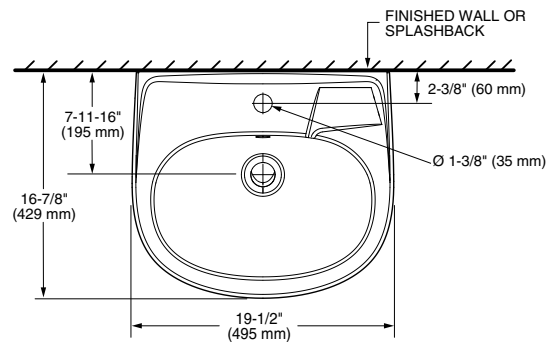

To Be Specified:

- Chinaware Colour: □ White
- Faucet:*

NOTES:

* DIMENSIONS SHOWN FOR LOCATION OF SUPPLIES AND "P" TRAP ARE SUGGESTED.
FITTINGS NOT INCLUDED WITH FIXTURE AND MUST BE ORDERED SEPARATELY.
FOR COUNTERTOP CUTOUT AND INSTALLATION INSTRUCTIONS USE TEMPLATE SUPPLIED WITH SINK.
FURNITURE SPECIFIC INSTRUCTIONS SUPPLIED WITH OPTIONAL FURNITURE.

IMPORTANT: Dimensions of fixtures are nominal and may vary within the range of tolerances established by ANSI Standard A112.19.2. These measurements are subject to change or cancellation. No responsibility is assumed for use of superseded or voided pages.