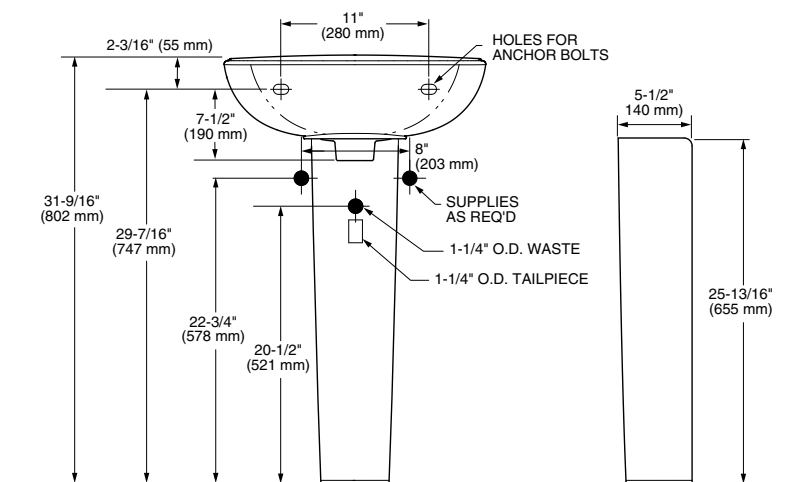

#### Bowl size:

16-1/4" (413 mm) wide  
10-9/16" (268 mm) front to back  
5-15/16" (150 mm)

#### Nominal Dimensions:

19-1/2" x 17" x 31-8/9" (495 x 432 x 810 mm)

#### NOTES:

\* DIMENSIONS SHOWN FOR LOCATION OF SUPPLIES AND "P" TRAP ARE SUGGESTED.  
FITTINGS NOT INCLUDED WITH FIXTURE AND MUST BE ORDERED SEPARATELY.  
FOR COUNTERTOP CUTOUT AND INSTALLATION INSTRUCTIONS USE TEMPLATE SUPPLIED WITH SINK.  
FURNITURE SPECIFIC INSTRUCTIONS SUPPLIED WITH OPTIONAL FURNITURE.

**IMPORTANT:** Dimensions of fixtures are nominal and may vary within the range of tolerances established by ANSI Standard A112.19.2. These measurements are subject to change or cancellation. No responsibility is assumed for use of superseded or voided pages.