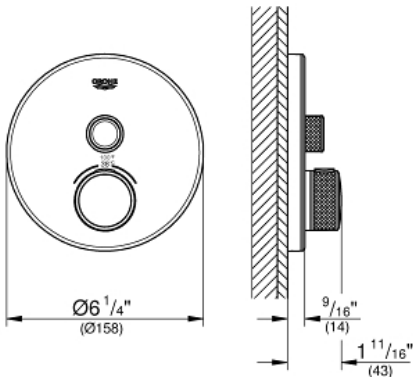

GROHTHERM SMARTCONTROL Single Function Thermostatic Trim with Control Module

MODEL # 29159LS0

Pure Freude
an Wasser

GROHE

Product Description:

GROHTHERM SMARTCONTROL

Single Function Thermostatic Trim with Control Module

Standard Specification:

- Final installation set for:
- Required rough-in-set sold separately (GROHE Rapido SmartBox 35 601 000)
- Metal wall escutcheon with **GROHE QuickFix** (covered escutcheon and shaft sealing, covered fixing), 6° angle adjustable
- 3/8" (10 mm) thin profile escutcheon
- **GROHE StarLight** finish
- SmartControl push for ON-OFF, turn for volume adjustment from EcoJoy to Full Flow
- Includes various icons to customize push buttons
- **GROHE TurboStat** Compact cartridge with wax thermoelement
- **GROHE SafeStop** safety button at 100°F/38°C
- Built-in check valve with dirt strainer
- Cover plate in moon white acrylic glass
- Maximum flow performance: 7.7gpm (29L/min) @ 43.5 psi (3 bar)
- Optional flow reducer for CALGreen compliance included

Applicable Codes & Standards:

- ASME A112.18.1/CSA B125.1
- LOGO CEC

Color:

- 29159LS0 Moon White