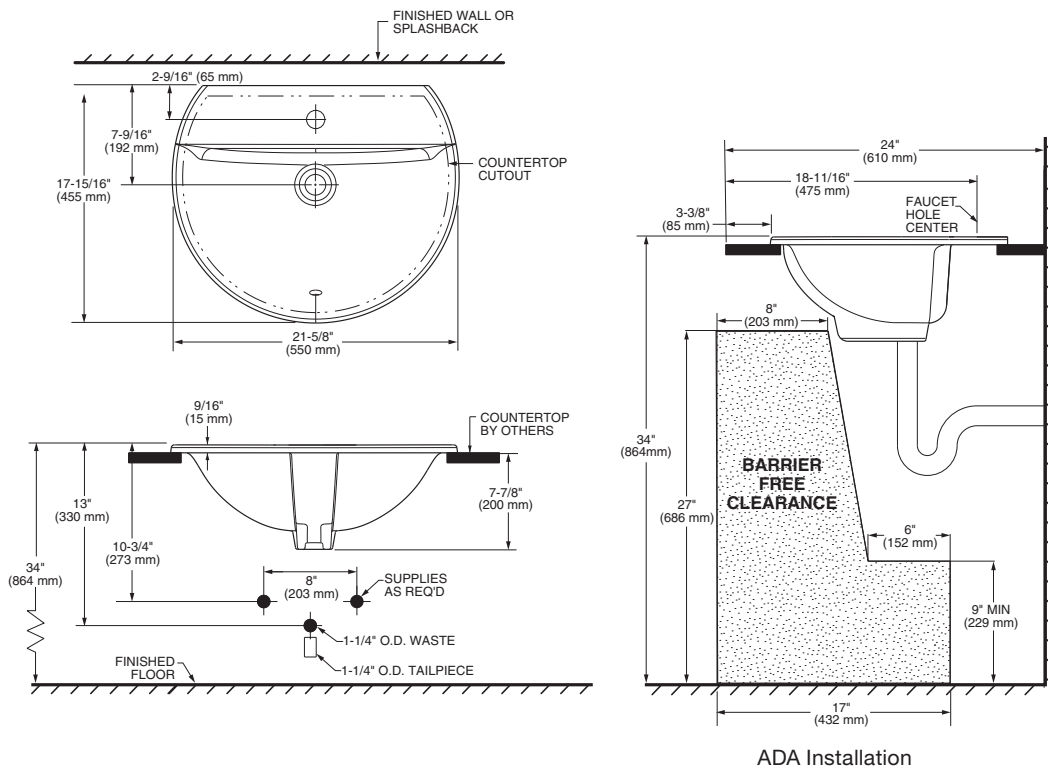

### Bowl size:

18-1/8" (460 mm) wide  
11-9/16" (294 mm) front to back  
5-15/16" (150 mm)

### Nominal Dimensions:

21-2/3" x 18" x 7-7/8" (550 x 457 x 200 mm)

### To Be Specified:

- Chinaware Colour:  White
- Faucet:\*

**IMPORTANT:** Dimensions of fixtures are nominal and may vary within the range of tolerances established by ANSI Standard A112.19.2. These measurements are subject to change or cancellation. No responsibility is assumed for use of superseded or voided pages.