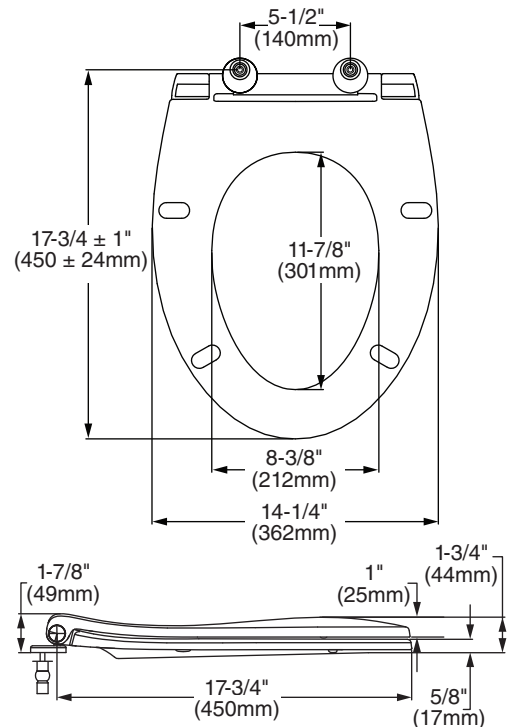

**Minimalist™ Slow-Close
Quick Release Toilet Seat**

☐ **5305A05CH** Elongated toilet seat

- Top mount seat installation
- Slow-Close hinges to prevent slamming of the seat
- Quick release for easy removal and cleaning
- Fits any conventional elongated toilet
- EverClean® silver-based surface permanently inhibits the growth of stain and odor causing bacteria, mold and mildew on the surface. EverClean® surface does not protect against disease causing bacteria.

SHOWN: CONVENIENT SLOW-CLOSE FEATURE

To Be Specified
 ☐ Colour:
 ☐ White

5305A.05CH ELONGATED TOILET SEAT

EVERCLEAN®

© 2023 LIXIL Canada Inc.

HD-CA13