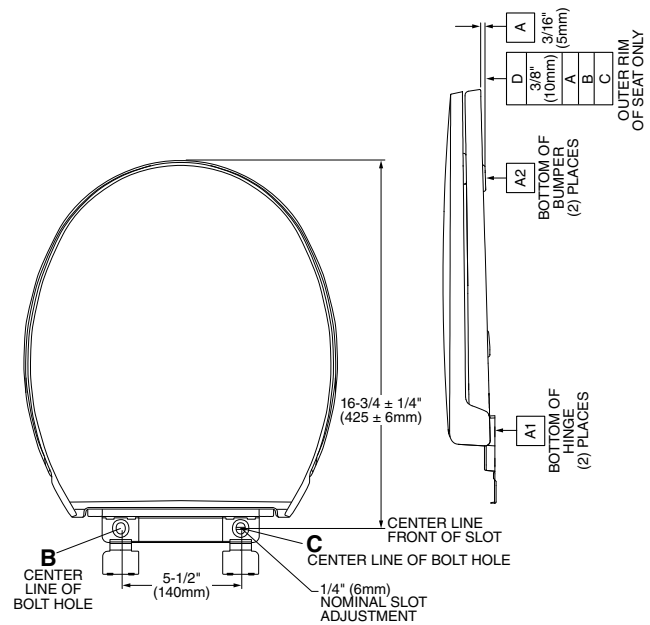

Optum® Slow-Close Toilet Seat

- 5306A05BH** Elongated toilet seat
 - 5306B05BH** Round Front toilet seat
- Bottom mount seat installation
 - Slow-Close hinges to prevent slamming of the seat
 - Fits any conventional elongated toilet and round front toilets
 - EverClean® silver-based surface permanently inhibits the growth of stain and odor causing bacteria, mold and mildew on the surface. EverClean® surface does not protect against disease causing bacteria.

SHOWN: CONVENIENT SLOW-CLOSE FEATURE

To Be Specified
 Colour:
 White

5306A05BH ELONGATED TOILET SEAT

5306B05GL ROUND FRONT TOILET SEAT

EVERCLEAN®