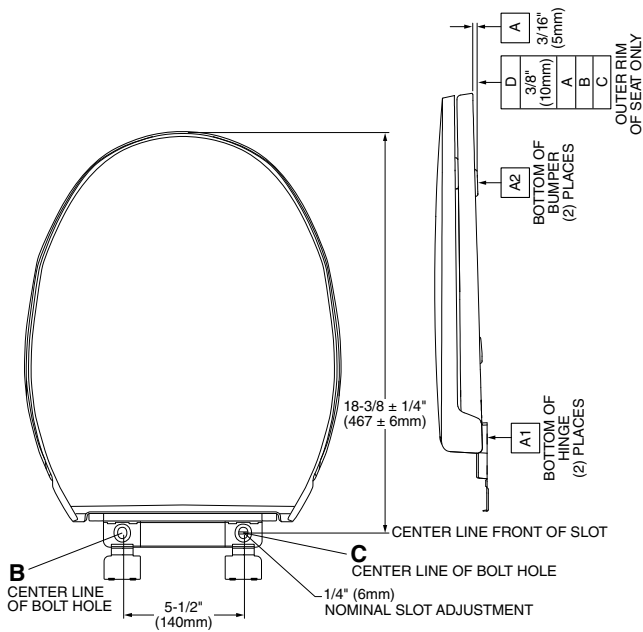

Optum® Slow-Close Toilet Seat

- 5306A05BH** Elongated toilet seat
 - 5306B05BH** Round Front toilet seat
- Bottom mount seat installation
 - Slow-Close hinges to prevent slamming of the seat
 - Fits any conventional elongated toilet and round front toilets
 - EverClean® silver-based surface permanently inhibits the growth of stain and odor causing bacteria, mold and mildew on the surface. EverClean® surface does not protect against disease causing bacteria.

SHOWN: CONVENIENT SLOW-CLOSE FEATURE

To Be Specified
 Colour:
 White

5306A05BH ELONGATED TOILET SEAT

5306B05GL ROUND FRONT TOILET SEAT

EVERCLEAN®