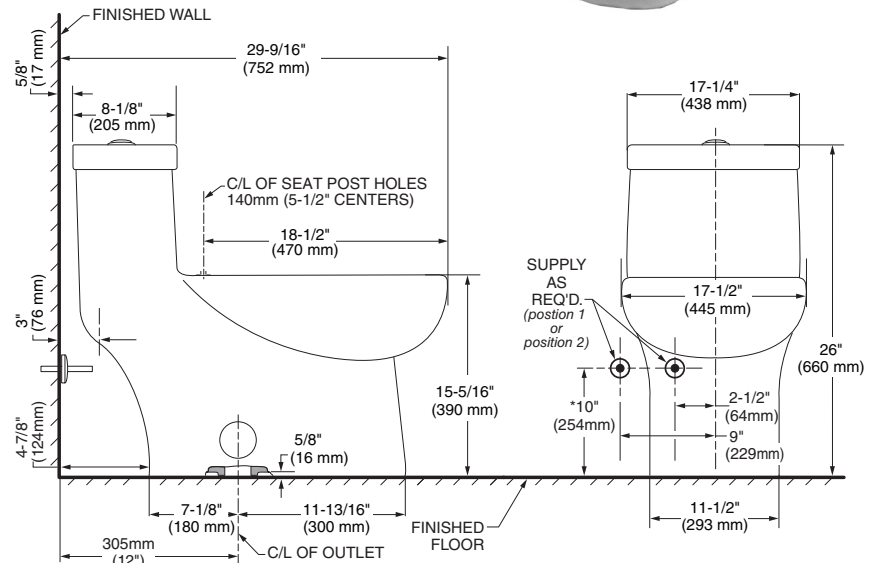

Tofino Concealed Trapway Dual Flush Elongated One-Piece Toilet with Seat

- ❑ **2996C203** Elongated Bowl
 - One piece toilet with seat
 - 12" (305mm) rough-in
 - Siphon action jetted bowl with smooth-sided, concealed trapway
 - High efficiency, low consumption Full Flush 1.6gpf/6.0Lpf Conserving Flush 1.1 gpf/4.1Lpf,
 - **Meets EPA WaterSense® Criteria**
 - PowerWash® rim scrubs bowl with each flush
 - 15-1/4" (387mm) rim height
 - Fully-glazed 2" trapway
 - Oversized 3" flush valve
 - Generous 9" x 7-3/4" water surface area
 - Includes slow close seat and cover
 - Chrome-plated top mounted push button actuator
 - 2 colour matched bolt hole covers
 - 1 year warranty on entire toilet

IMPORTANT: Water supply on the wall is required at 2-1/2" (64mm) or 9" (229mm) from centerline of the toilet (see rough-in). First suggested position is hidden behind the toilet. The geometry of the toilet gives space for this installation. The second suggested position is next to the toilet. Between these two positions, the space for the supply between wall and toilet is limited to 4-7/8" (124mm). In this case, check your supply and hose dimensions.

Compliance Certifications - Meets or Exceeds the Following Specifications:

- ASME A112.19.2-2008/CSA B45.1-08 for Vitreous China Fixtures

NOTES:

THIS TOILET IS DESIGNED TO ROUGH-IN AT A MINIMUM DIMENSION OF 305MM (12") FROM FINISHED WALL TO C/L OF OUTLET.
 * DIMENSION SHOWN FOR LOCATION OF SUPPLY IS SUGGESTED.

IMPORTANT: Dimensions of fixtures are nominal and may vary within the range of tolerances established by ANSI Standard A112.19.2. These measurements are subject to change or cancellation. No responsibility is assumed for use of superseded or voided pages.