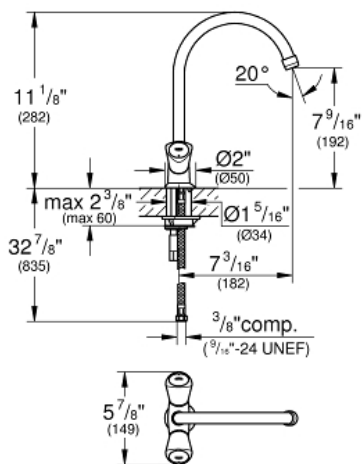

CLASSIC II
Single-Hole Kitchen Faucet
MODEL # 3107410E

Pure Freude
an Wasser

GROHE

Product Description:
CLASSIC II
Single-Hole Kitchen Faucet

Standard Specification:

- Metal grip handle
- Heat-insulated
- Threaded
- Ceramic cartridge
- Swivel Spout
- Flow straightener
- Stainless steel flex lines
- **GROHE StarLight** chrome finish
- Max Flow Rate: 1.5 gpm (5.7 L/min)

Color:

□ 3107410E StarLight Chrome